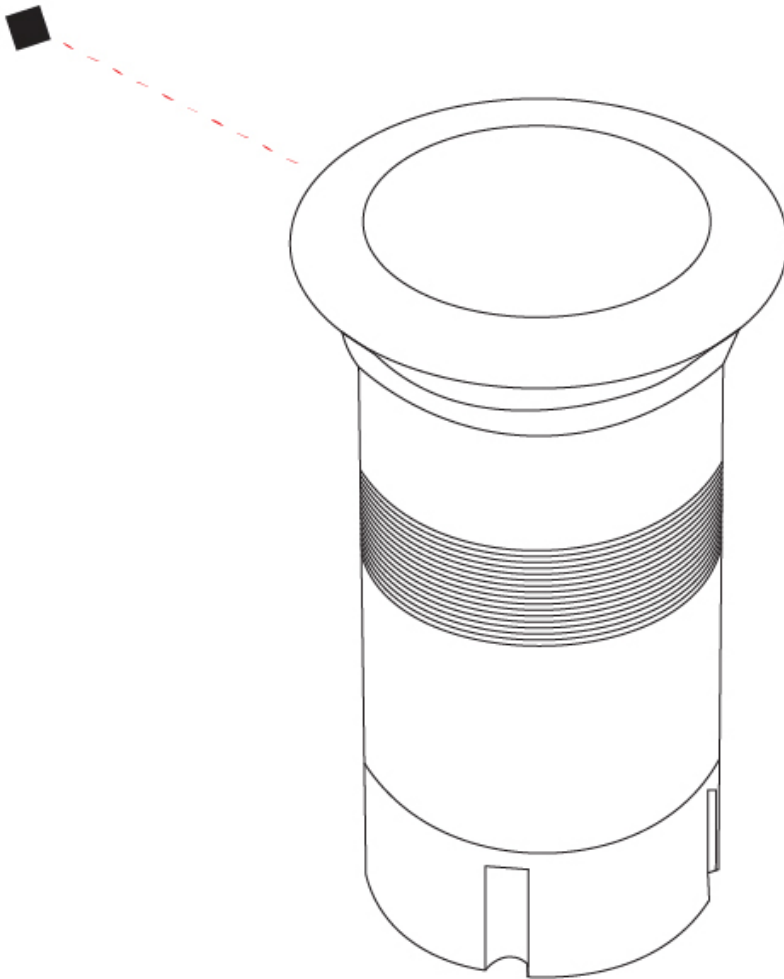

E12I0026-

PROJECT

TYPE

SPECIFIER

QUANTITY

DATE