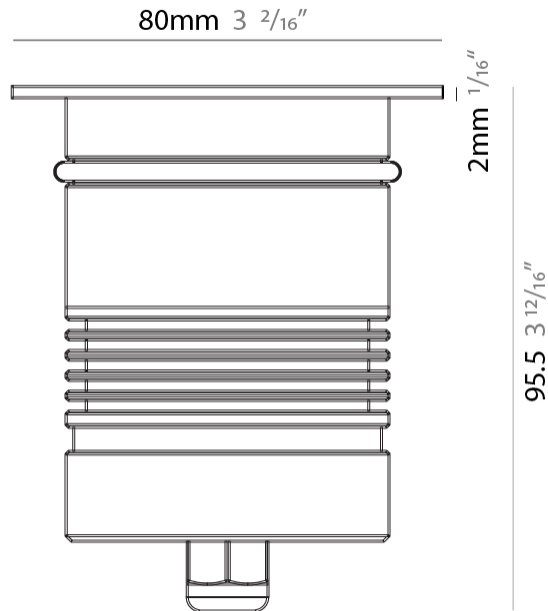

GENERAL

Series: Caliber
Subseries: Caliber 80 Q
Brand: Unonovesette
Division: Exterior
Mounting Type: Recessed
Mounting Location: In-Ground
Subcategory: Drive Over

PHYSICAL

Shape: Square
Diameter (mm): 80
Diameter (in): 3 1/8
Height (mm): 95.5
Height (in): 3 3/4
Light Distribution: Direct
Installation Requirement: Housing box / Fixing springs
Diffuser: Extra clear / Frosted glass 6mm
Fixture Finish: Stainless Steel AISI 316L
Fixture Material: Stainless Steel AISI 316L
Cable Details: 350mm NS20N PCP 2x0.5 mm2

ELECTRICAL

Lamp Type: LED
Input Wattage (W): 9.04
Total Output Wattage (W): 8.5
Dimming: Non-Dimming / Phase Dimming (120Vac only) / 0-10V Dimming
Driver Included: No
Driver Location: Remote
Driver Type: Constant Voltage - Universal
Driver Class: Class 2
Input Voltage (V): 120 - 277
Output Voltage (V): 24

LED

Number of LEDs: 1
Color Temperature (°K): 2700 / 3000 / 4000
Max. Delivered Lumen (lm): 730
CRI: >90 CRI
Lamp Life (hrs): 100000

OPTICAL

Optic°: 10 / 30 / 50 / DIF
Beam Angle: Narrow / Medium / Wide / Diffused

RATINGS AND CERTIFICATIONS

Certified By: Certified for North American Standards
IP rating: IP68 (not for permanent immersion)
IK Rating: IK08
Marine Grade: Stainless Steel AISI 316L