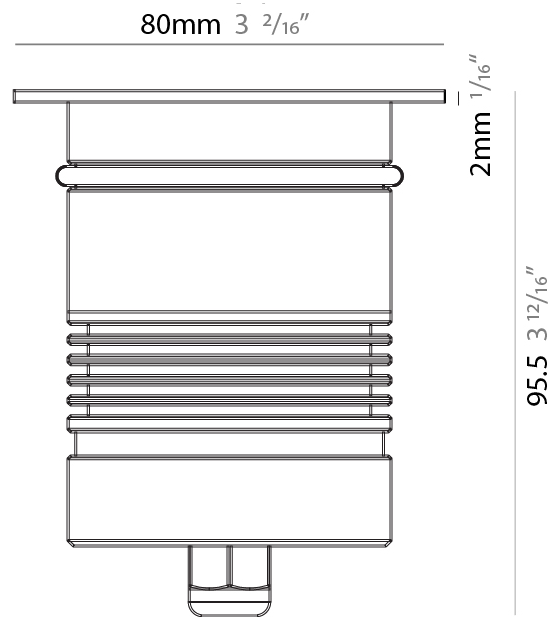

CALIBER 80 Q RECESSED

E12I0029-

base number

PROJECT	
TYPE	
SPECIFIER	
QUANTITY	
DATE	

1. To build a product code in our configurator select the specify button on the base model # product page
2. To build a manual product code on this datasheet choose from the options listed below in blue font and add the suffix to the base model #

GENERAL

Series: Caliber
Subseries: Caliber 80 Q
Brand: Unonovesette
Division: Exterior
Mounting Type: Recessed
Mounting Location: In-Ground
Subcategory: Drive Over

PHYSICAL

Shape: Square
Diameter (mm): 80
Diameter (in): 3 1/8
Height (mm): 95.5
Height (in): 3 3/4
Light Distribution: Direct
Installation Requirement: Housing box / Fixing springs
Diffuser: Extra clear / Frosted glass 6mm
Fixture Finish: Stainless Steel AISI 316L
Fixture Material: Stainless Steel AISI 316L
Cable Details: 350mm NS20N PCP 2x0.5 mm2

ELECTRICAL

Lamp Type: LED
Total Output Wattage (W): 9
Dimming: DMX
Driver Included: No
Driver Location: Remote
Driver Type: Constant Voltage - Universal
Driver Class: Class 2
Input Voltage (V): 120 - 277
Output Voltage (V): 24

LED

Number of LEDs: 1
Color Temperature (°K): RGBW
Max. Delivered Lumen (lm): 730
CRI: >90 CRI
Lamp Life (hrs): 100000
Special LEDs offerings: RGBW

OPTICAL

Optic°: 35

RATINGS AND CERTIFICATIONS

Certified By: Certified for North American Standards
IP rating: IP68 (not for permanent immersion)
IK Rating: IK08
Marine Grade: Stainless Steel AISI 316L